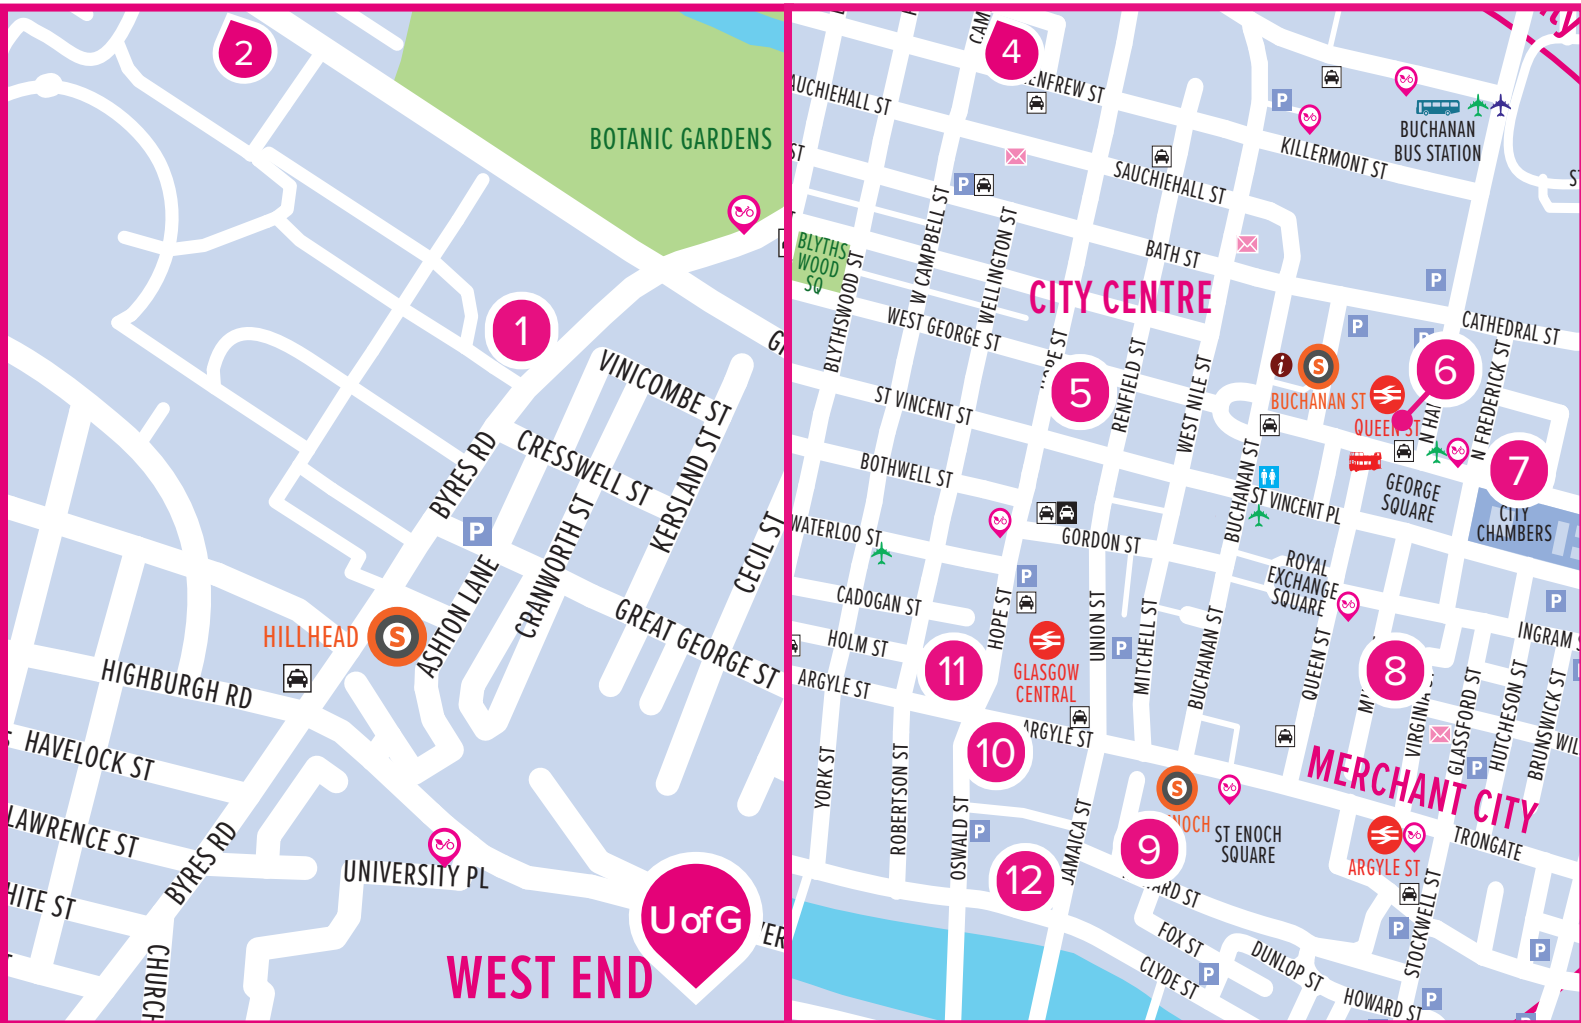

Accommodation for the 31st CP, 28th SAT & 23rd SoCS Joint Conference 10th - 15th August 2025 at the University of Glasgow

The University of Glasgow is situated in the West End, with a variety of small hotels and guest houses nearby, as well as links to the City Centre hotels by Subway.

The closest Subway station to the main University campus is Hillhead and the closest stations for the City Centre are Buchanan Street and St. Enoch. Hotels near these stations are suggested below.

Glasgow Subway map

Hotels for the University of Glasgow

WEST END

1. Glasgow Grosvenor Hotel *
2. Leonardo Inn Glasgow West End

CITY CENTRE Buchanan Street

5. The Address *
6. Millennium Hotel *
7. AC by Marriott *
8. ibis Styles George Square *

CITY CENTRE Cowcaddens

4. DoubleTree by Hilton *

CITY CENTRE St Enoch

9. Premier Inn St Enoch Square
10. Motel One
11. Yotel *
12. Leonardo Royal Hotel *

Hotel names followed by an asterisk (*) denotes those **available** to book on the official CP / SAT / SoCS 2025 Joint Conference booking portal, [here!](#)