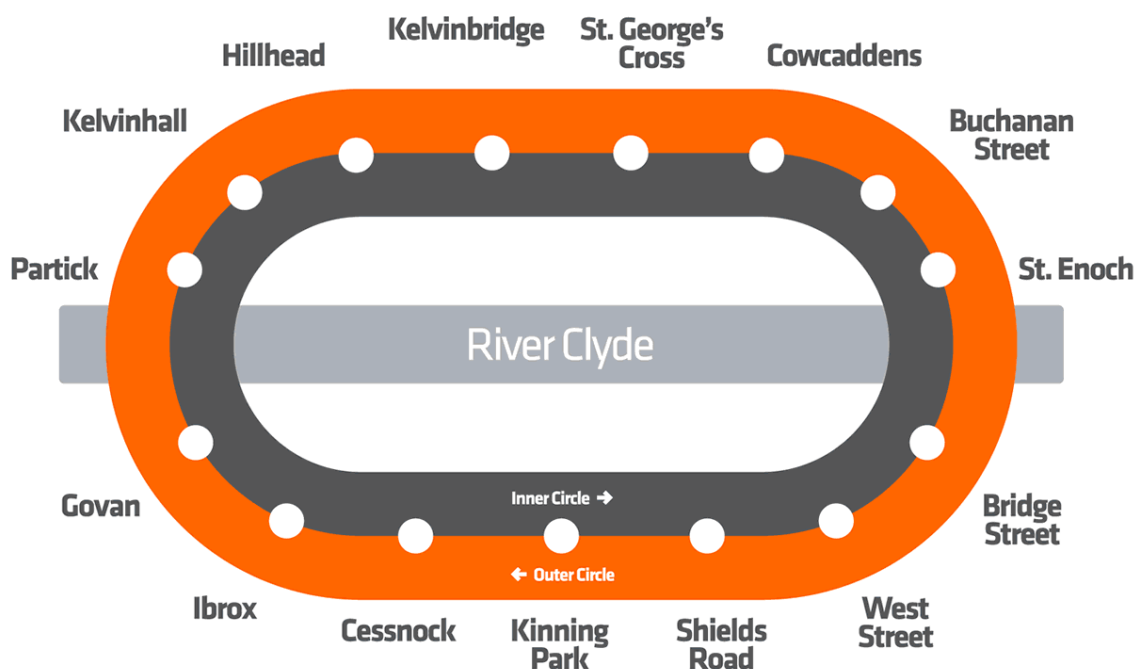

Accommodation for the 31st CP, 28th SAT & 23rd SoCS Joint Conference 10th - 15th August 2025 at the University of Glasgow

The University of Glasgow is situated in the West End, with a variety of small hotels and guest houses nearby, as well as links to the City Centre hotels by Subway.

The closest Subway station to the main University campus is Hillhead and the closest stations for the City Centre are Buchanan Street and St. Enoch. Hotels near these stations are suggested below.

Glasgow Subway map